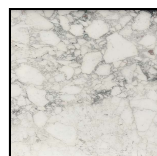

### Frame finishing

Smoked Oak/Brass

Walnut/Brass

### Top finishing

WALNUT

SMOKED OAK

MATT BETON

MARMO OROBICO

Matt White Chalk

Volakas

Walnut 2017